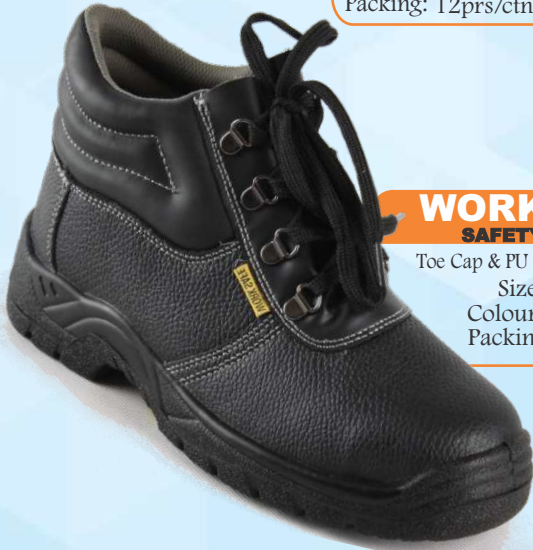

SAFETY BOOT

Toe Cap & PU Dual
Density Sole
Sizes: 6-12
Colours: Black
Packing: 12prs/ctn

NEW

FEETGUARD

SAFETY BOOT

Toe Cap & Steel Mid Plate
PU Dual Density Sole
Sizes: 5-12
Colours: Black
Packing: 12prs/ctn

WORKSAFE

SAFETY BOOT

Toe Cap & PU Dual Density Sole
Sizes: 5-12
Colours: Black
Packing: 12prs/ctn

HUNTER

SAFETY BOOT

Toe Cap & PU Dual Density Sole
Sizes: 5-12
Colours: Black
Packing: 10prs/ctn

EVERSAFE

SAFETY BOOT