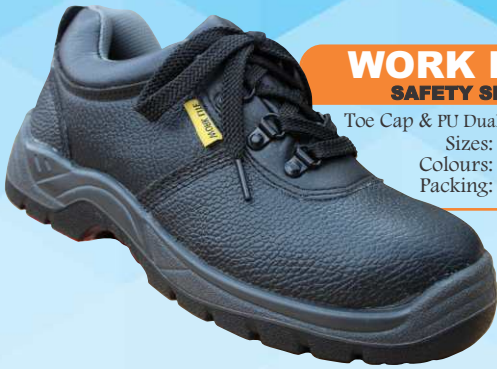

WORK LITE
SAFETY SHOE

Toe Cap & PU Dual Density Sole
Sizes: 6-12
Colours: Black
Packing: 12prs/ctn

WORKMATE
SAFETY SHOE

Toe Cap & PU Dual Density Sole
Sizes: 4-10
Colours: Black
Packing: 10prs/ctn

**for
Ladies**

SAFETY BOOT

Toe Cap & PU Dual
Density Sole
Sizes: 6-12
Colours: Black
Packing: 12prs/ctn

NEW

FEETGUARD

SAFETY BOOT

Toe Cap & Steel Mid Plate
PU Dual Density Sole
Sizes: 5-12
Colours: Black
Packing: 12prs/ctn